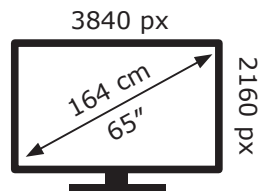

ENERGY

LG Electronics

65UN85003LA

135 kWh/1000h

ABCDEF**G**

163 kWh/1000h

2019/2013